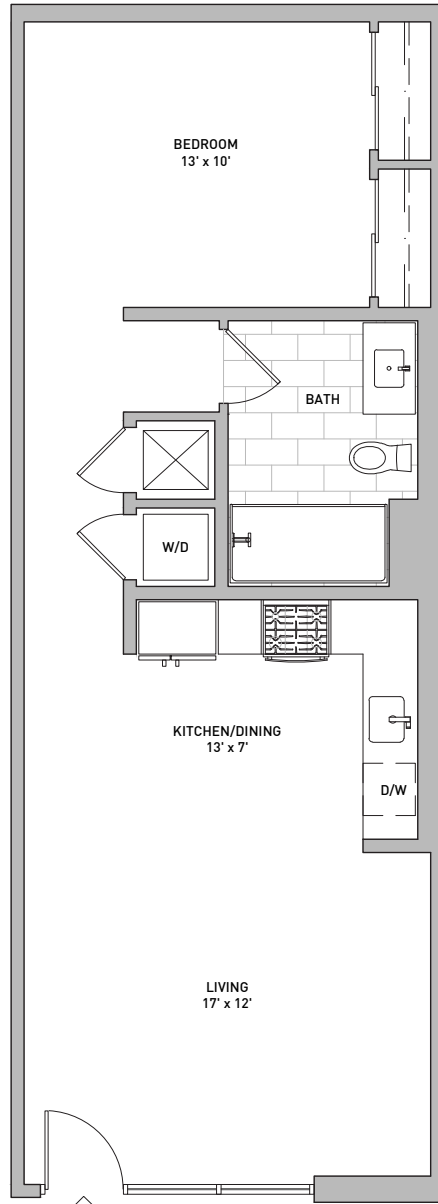

A1

studio // 1 bath
approx. 761 sq.ft.

DOMAIN
WEST HOLLYWOOD

7141 Santa Monica Boulevard // Los Angeles, California 90046 // DomainWeHo.com

All square footages and dimensions are approximate. Pricing subject to change.
We are happy to discuss specific unit modifications or accommodations at your request.