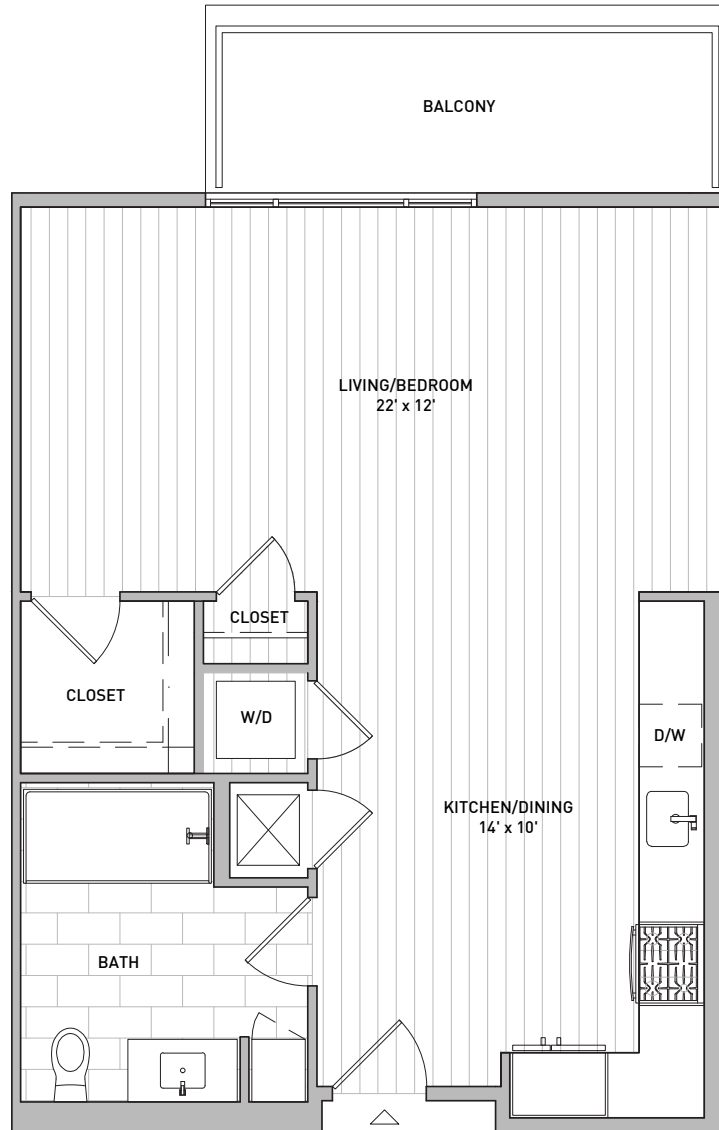

# A2

studio // 1 bath  
approx. 690 sq.ft.

**DOMAIN**  
WEST HOLLYWOOD

7141 Santa Monica Boulevard // Los Angeles, California 90046 // DomainWeHo.com

All square footages and dimensions are approximate. Pricing subject to change.  
We are happy to discuss specific unit modifications or accommodations at your request.