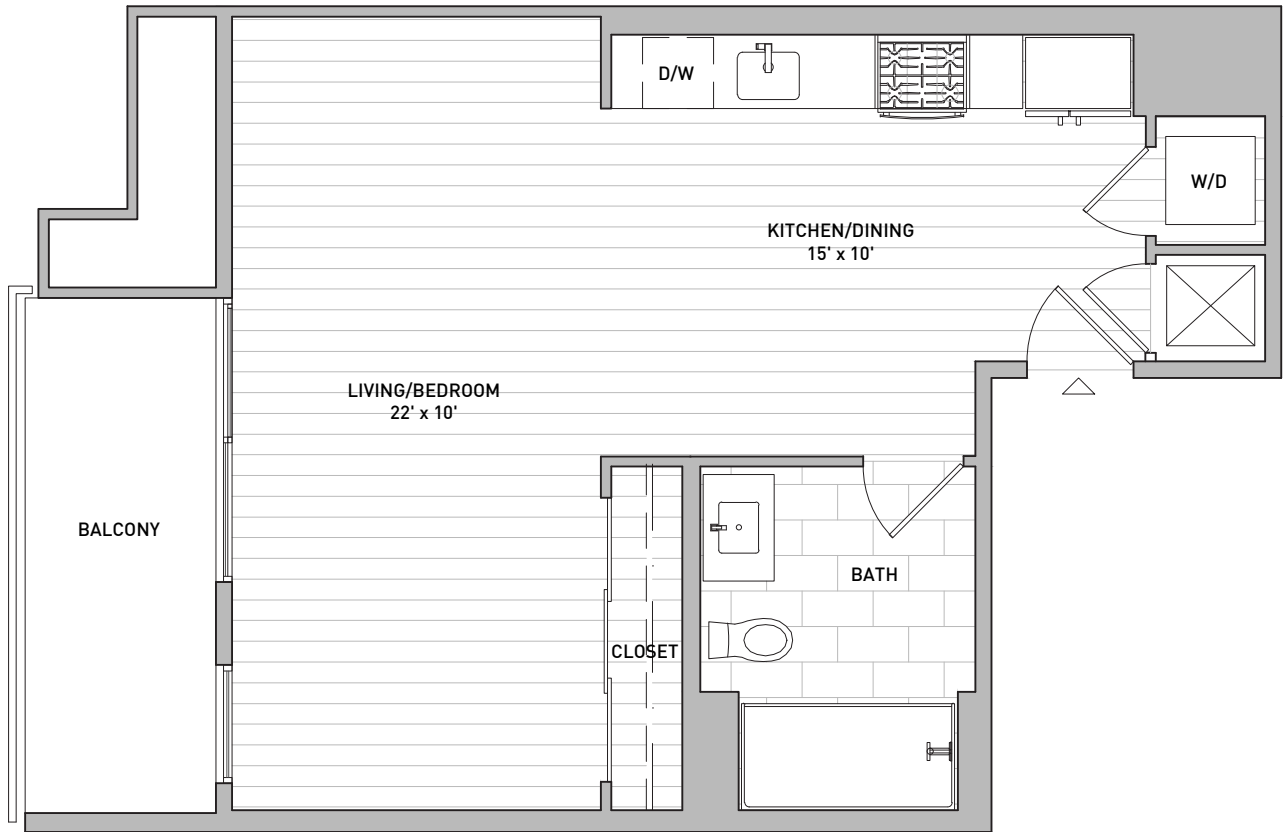

A7

studio // 1 bath
approx. 589 sq.ft.

DOMAIN
WEST HOLLYWOOD

7141 Santa Monica Boulevard // Los Angeles, California 90046 // DomainWeHo.com

All square footages and dimensions are approximate. Pricing subject to change.
We are happy to discuss specific unit modifications or accommodations at your request.