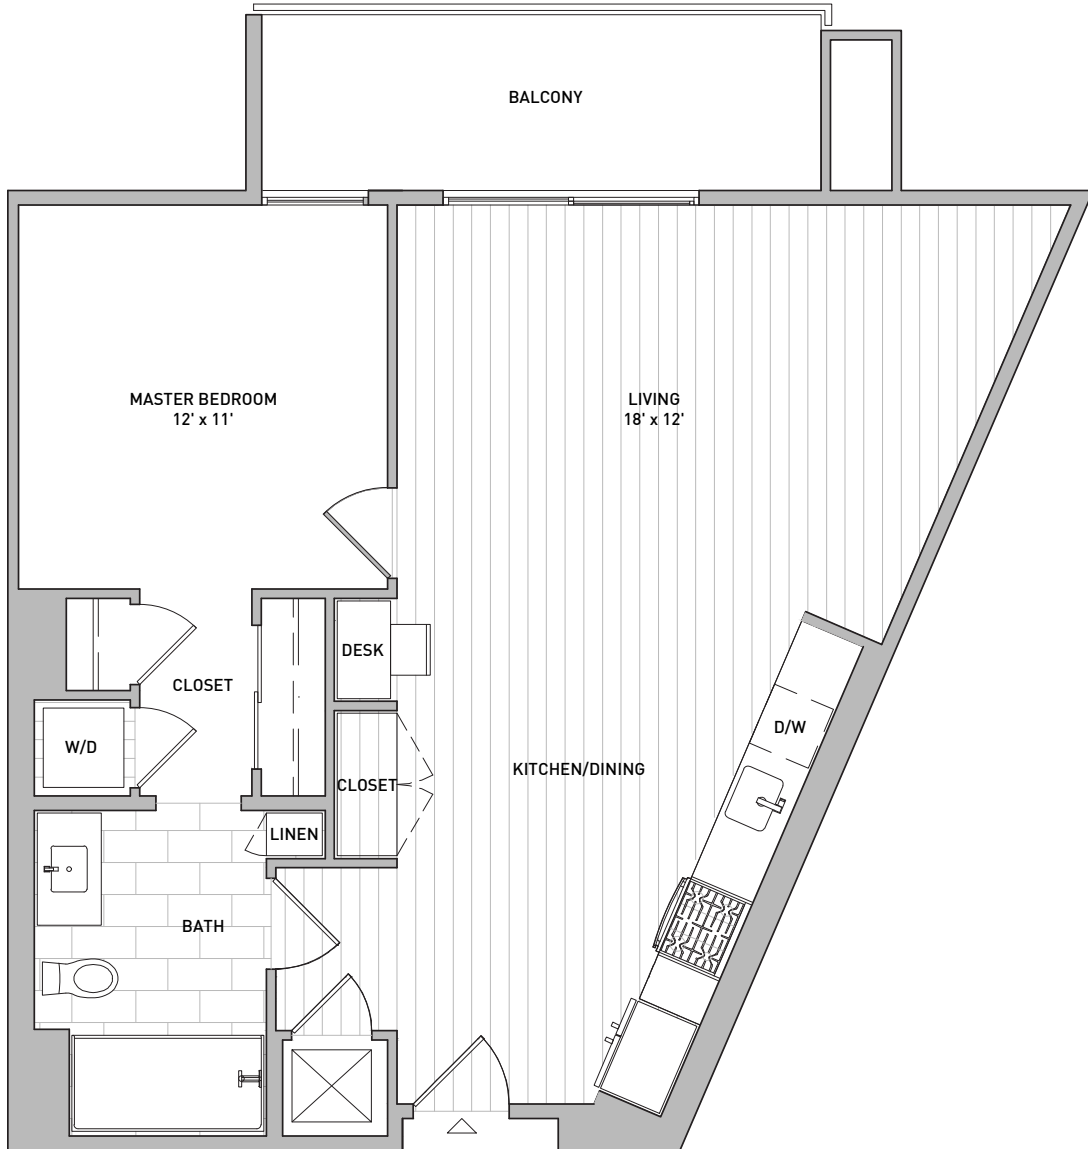

B4

1 bedroom // 1 bath
approx. 824 sq.ft.

DOMAIN
WEST HOLLYWOOD

7141 Santa Monica Boulevard // Los Angeles, California 90046 // DomainWeHo.com

All square footages and dimensions are approximate. Pricing subject to change.
We are happy to discuss specific unit modifications or accommodations at your request.