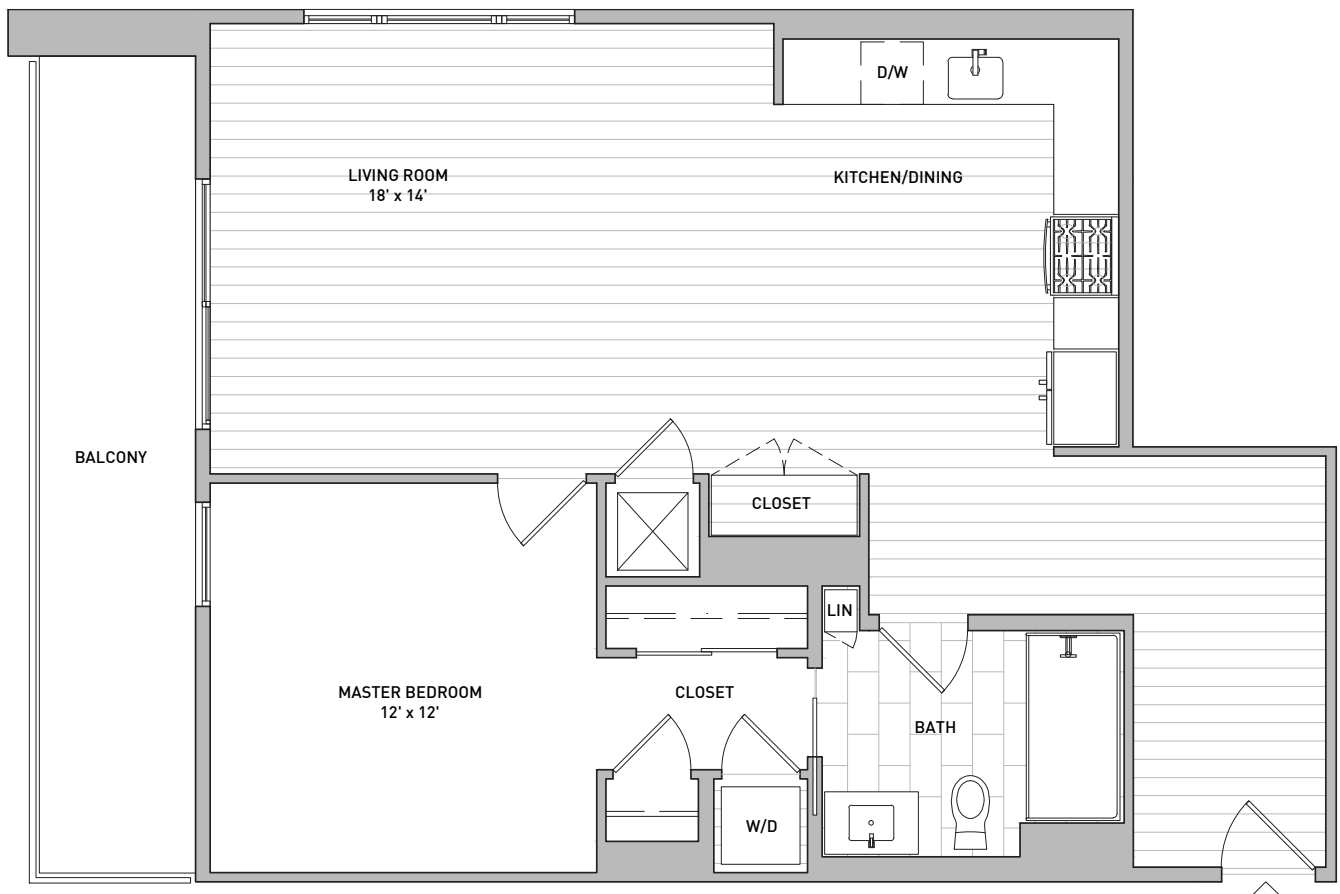

B6

1 bedroom // 1 bath
approx. 929 sq.ft.

DOMAIN
WEST HOLLYWOOD

7141 Santa Monica Boulevard // Los Angeles, California 90046 // DomainWeHo.com

All square footages and dimensions are approximate. Pricing subject to change.
We are happy to discuss specific unit modifications or accommodations at your request.