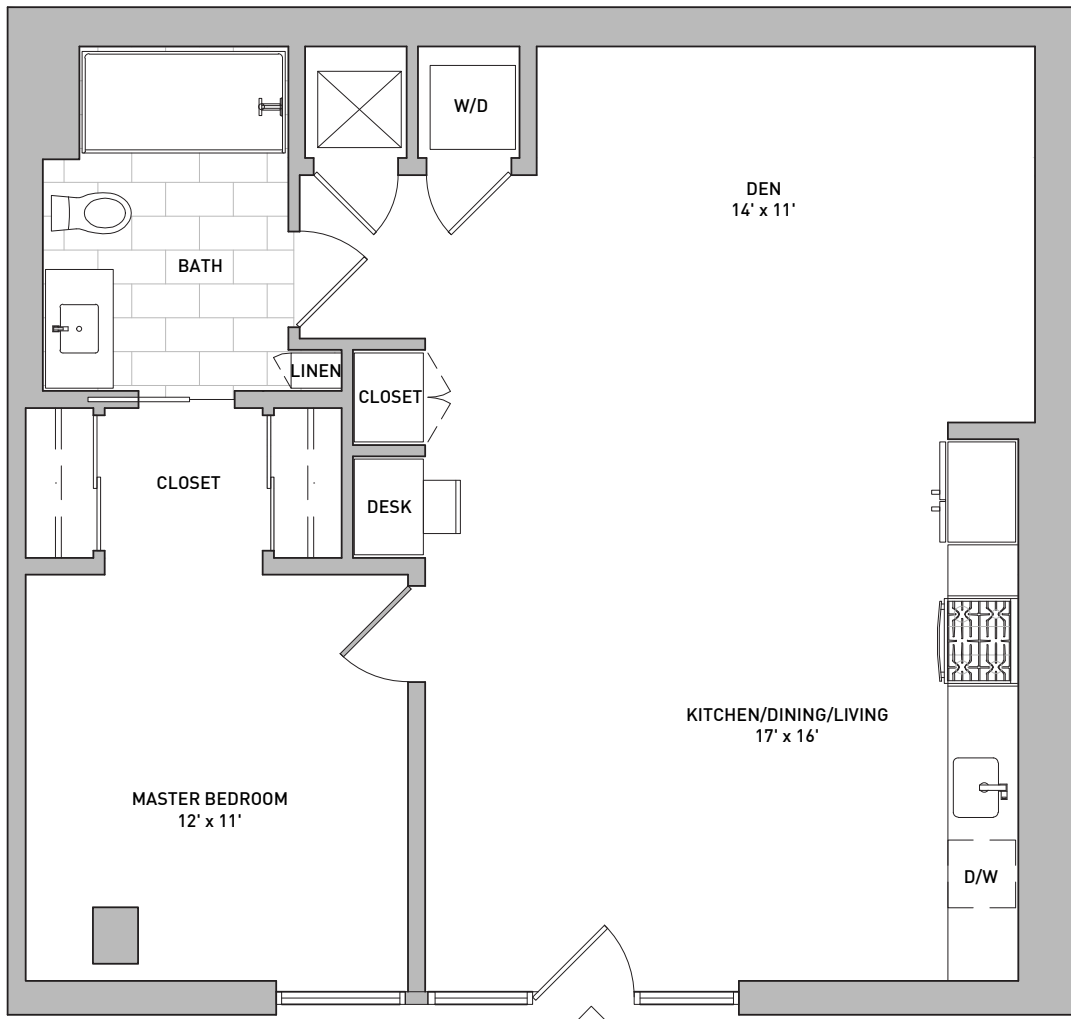

C1

1 bedroom + den // 1 bath
approx. 959 sq.ft.

DOMAIN
WEST HOLLYWOOD

7141 Santa Monica Boulevard // Los Angeles, California 90046 // DomainWeHo.com

All square footages and dimensions are approximate. Pricing subject to change.
We are happy to discuss specific unit modifications or accommodations at your request.