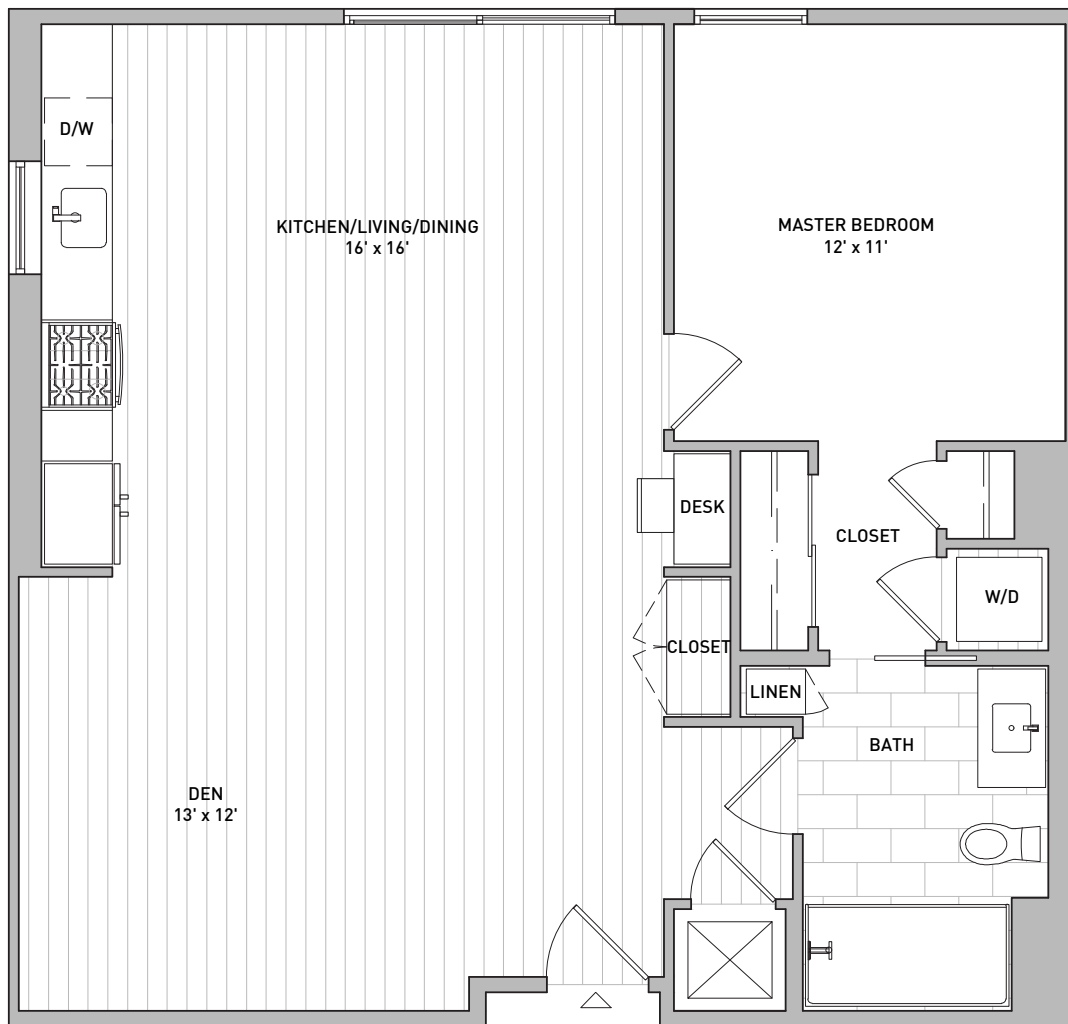

C2

1 bedroom + den // 1 bath
approx. 946 sq.ft.

DOMAIN
WEST HOLLYWOOD

7141 Santa Monica Boulevard // Los Angeles, California 90046 // DomainWeHo.com

Includes plan C4.1

All square footages and dimensions are approximate. Pricing subject to change.
We are happy to discuss specific unit modifications or accommodations at your request.