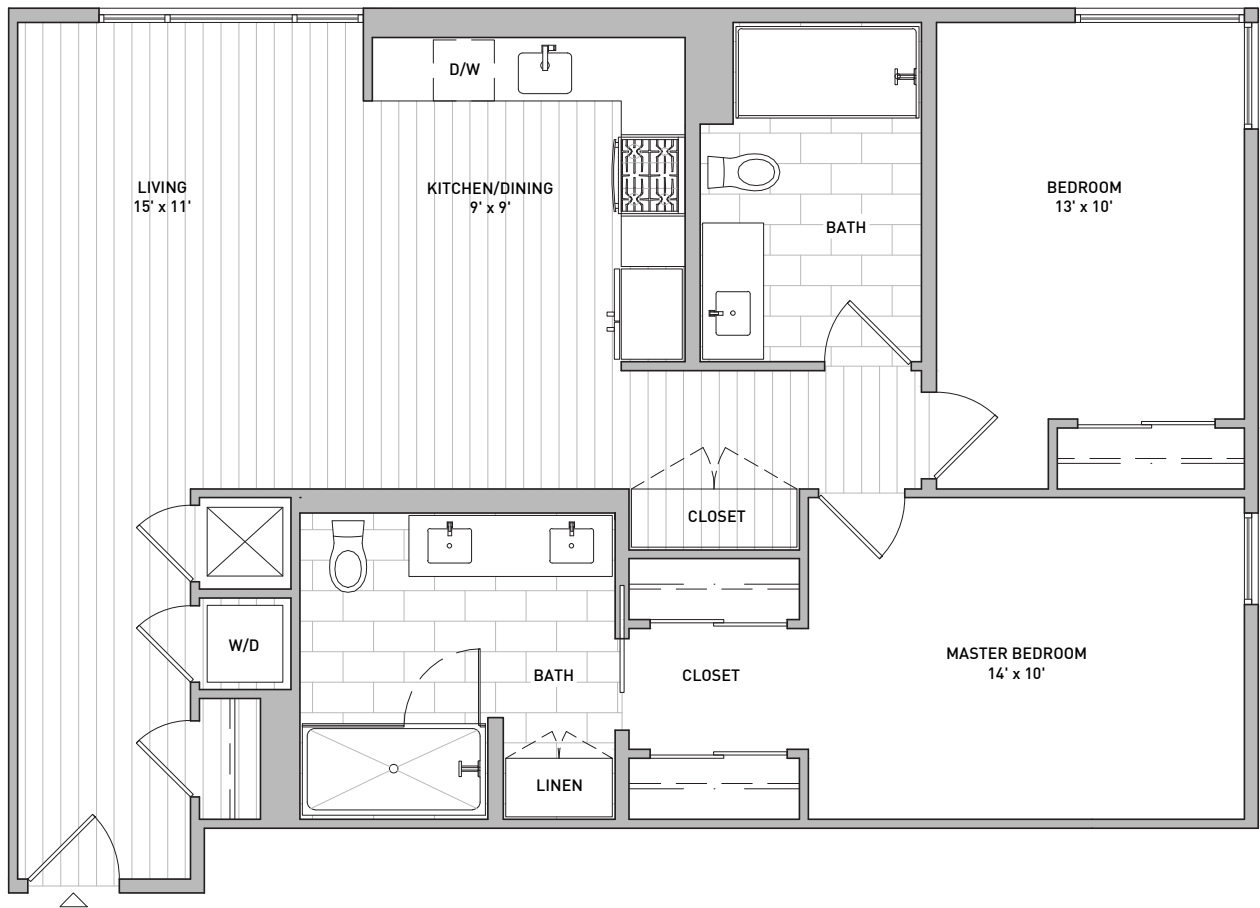

D3

2 bedroom // 2 bath
approx. 1,116 sq.ft.

DOMAIN
WEST HOLLYWOOD

7141 Santa Monica Boulevard // Los Angeles, California 90046 // DomainWeHo.com

All square footages and dimensions are approximate. Pricing subject to change.
We are happy to discuss specific unit modifications or accommodations at your request.