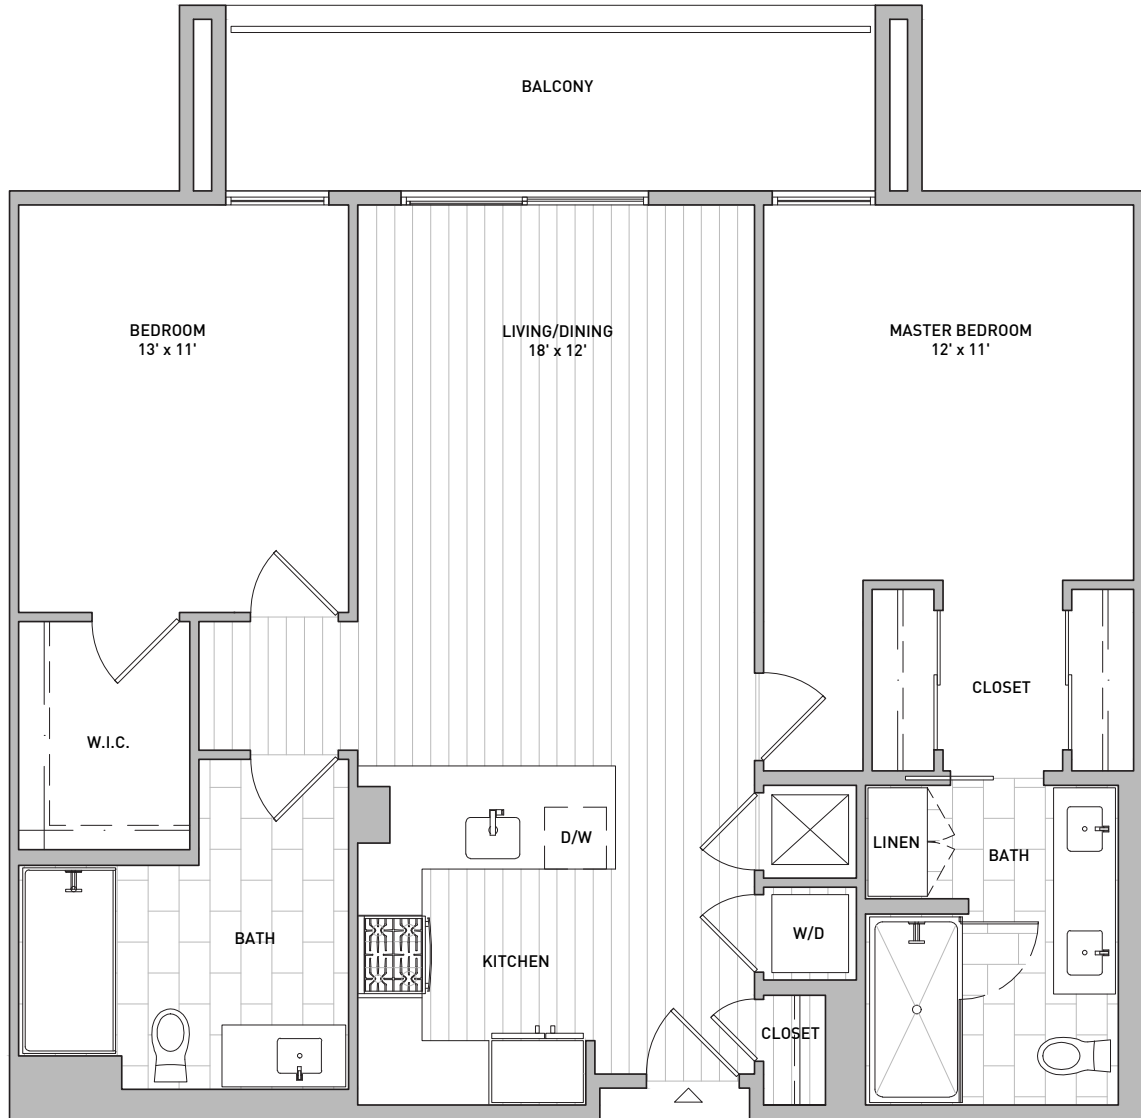

# D4

2 bedroom // 2 bath  
approx. 1,108 sq.ft.

**DOMAIN**  
WEST HOLLYWOOD

7141 Santa Monica Boulevard // Los Angeles, California 90046 // DomainWeHo.com

All square footages and dimensions are approximate. Pricing subject to change.  
We are happy to discuss specific unit modifications or accommodations at your request.