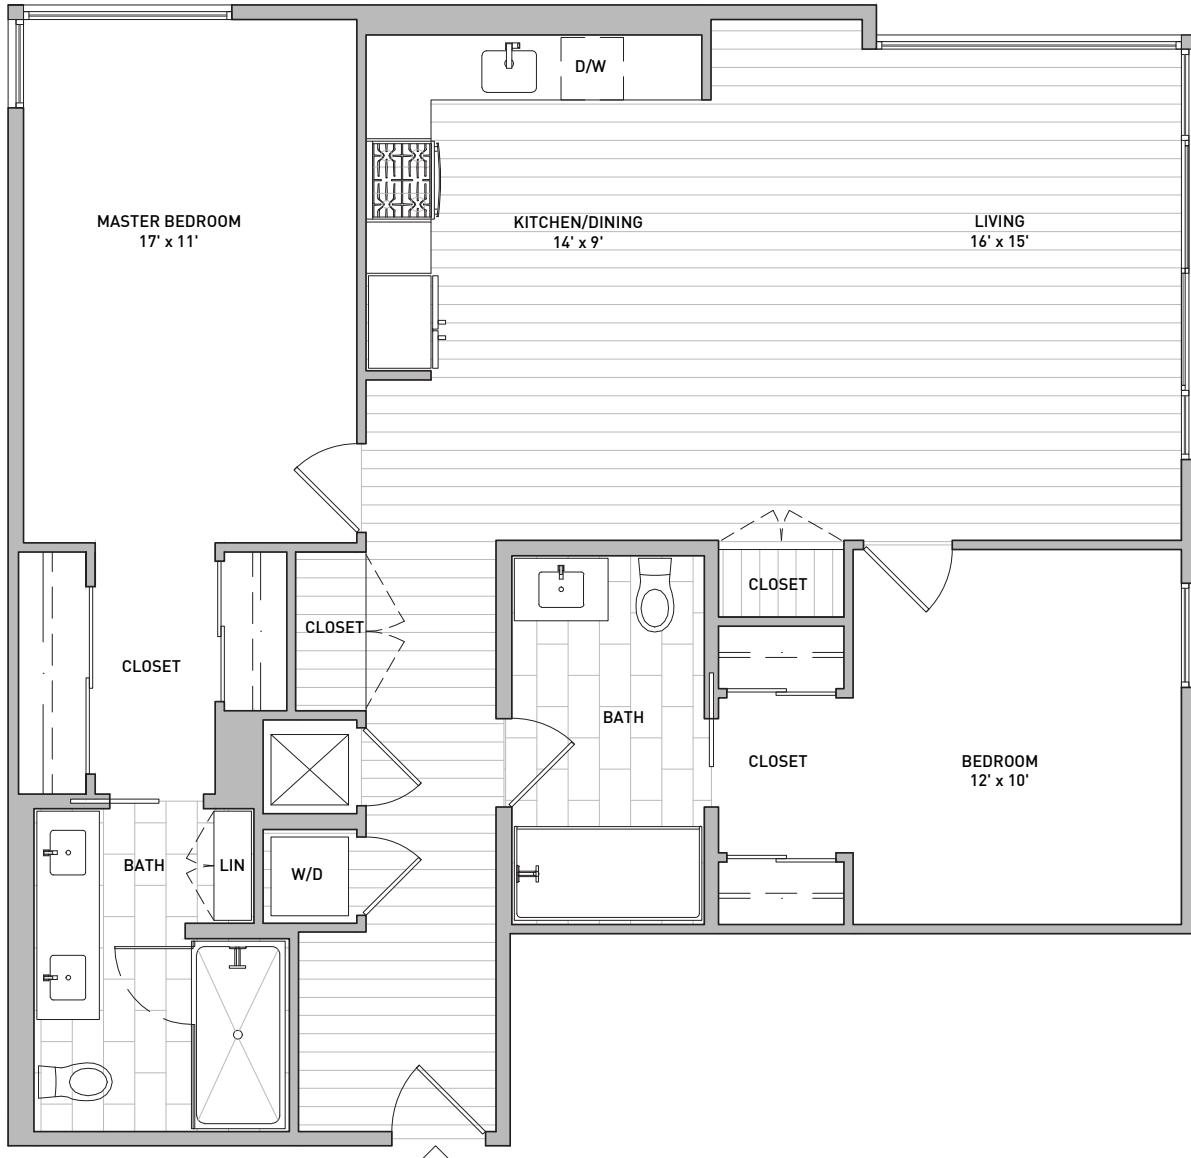

# D6

2 bedroom // 2 bath  
approx. 1,229 sq.ft.

**DOMAIN**  
WEST HOLLYWOOD

7141 Santa Monica Boulevard // Los Angeles, California 90046 // [DomainWeHo.com](http://DomainWeHo.com)

All square footages and dimensions are approximate. Pricing subject to change.  
We are happy to discuss specific unit modifications or accommodations at your request.