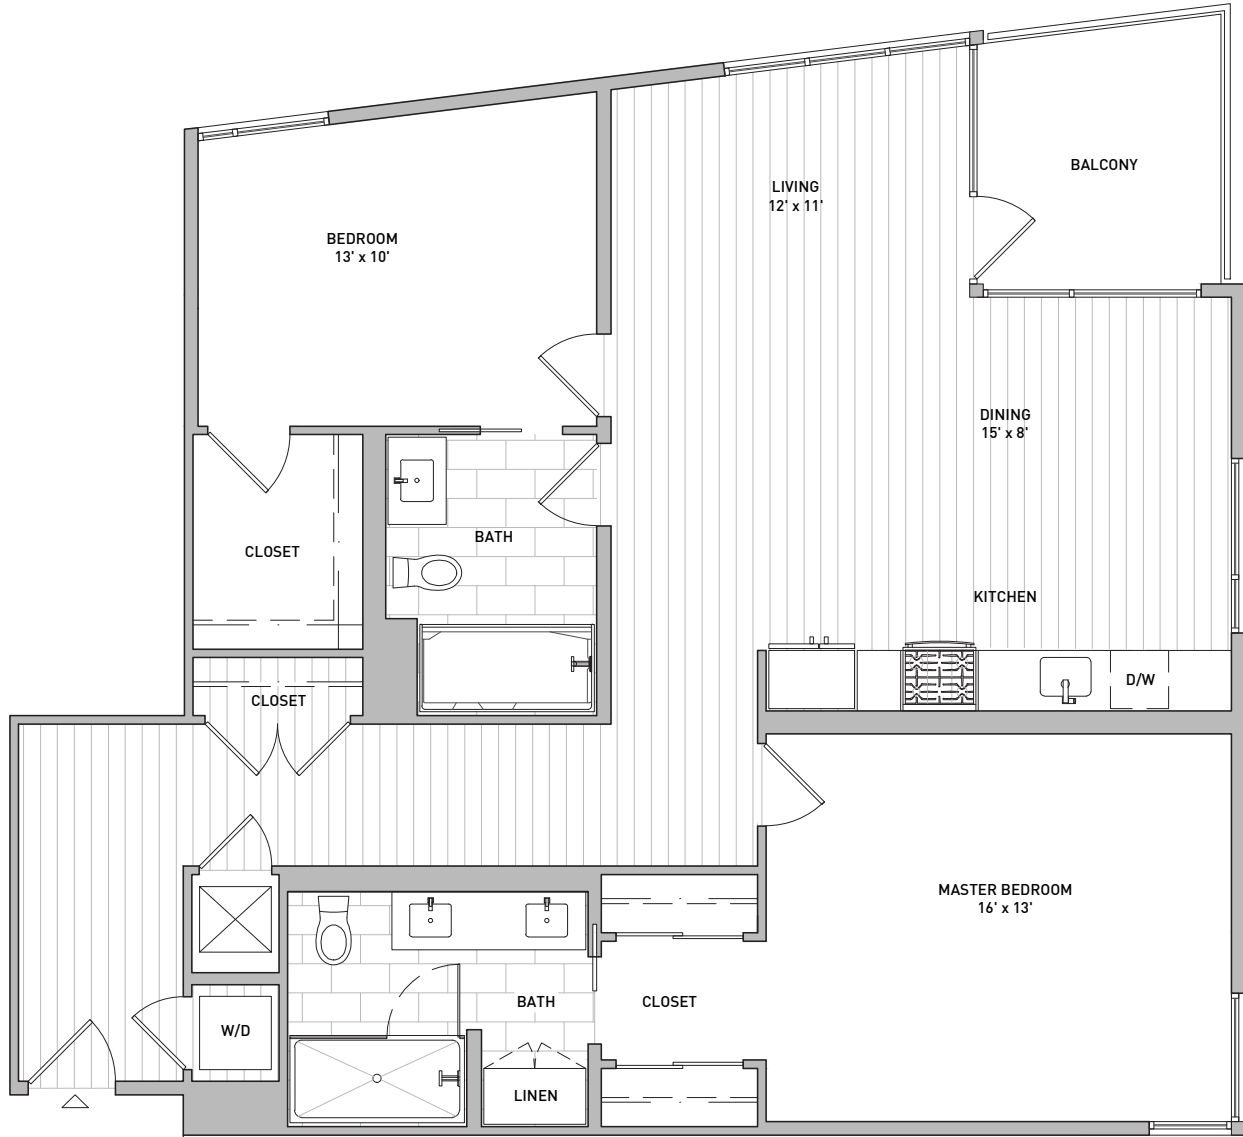

# D7

2 bedroom // 2 bath  
approx. 1,341 sq.ft.

---

---

---

**DOMAIN**  
WEST HOLLYWOOD

7141 Santa Monica Boulevard // Los Angeles, California 90046 // DomainWeHo.com

All square footages and dimensions are approximate. Pricing subject to change.  
We are happy to discuss specific unit modifications or accommodations at your request.