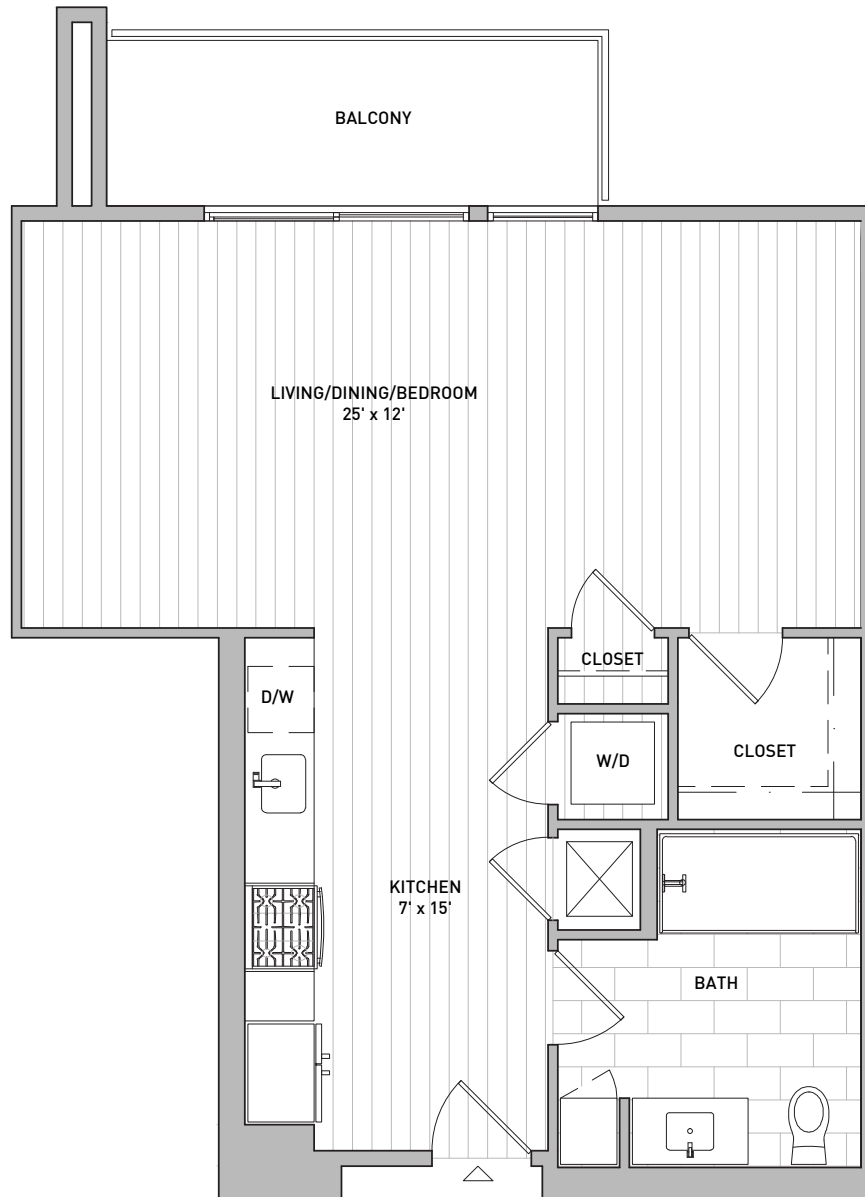

A6

studio // 1 bath
approx. 674 sq.ft.

DOMAIN
WEST HOLLYWOOD

7141 Santa Monica Boulevard // Los Angeles, California 90046 // DomainWeHo.com

All square footages and dimensions are approximate. Pricing subject to change.
We are happy to discuss specific unit modifications or accommodations at your request.