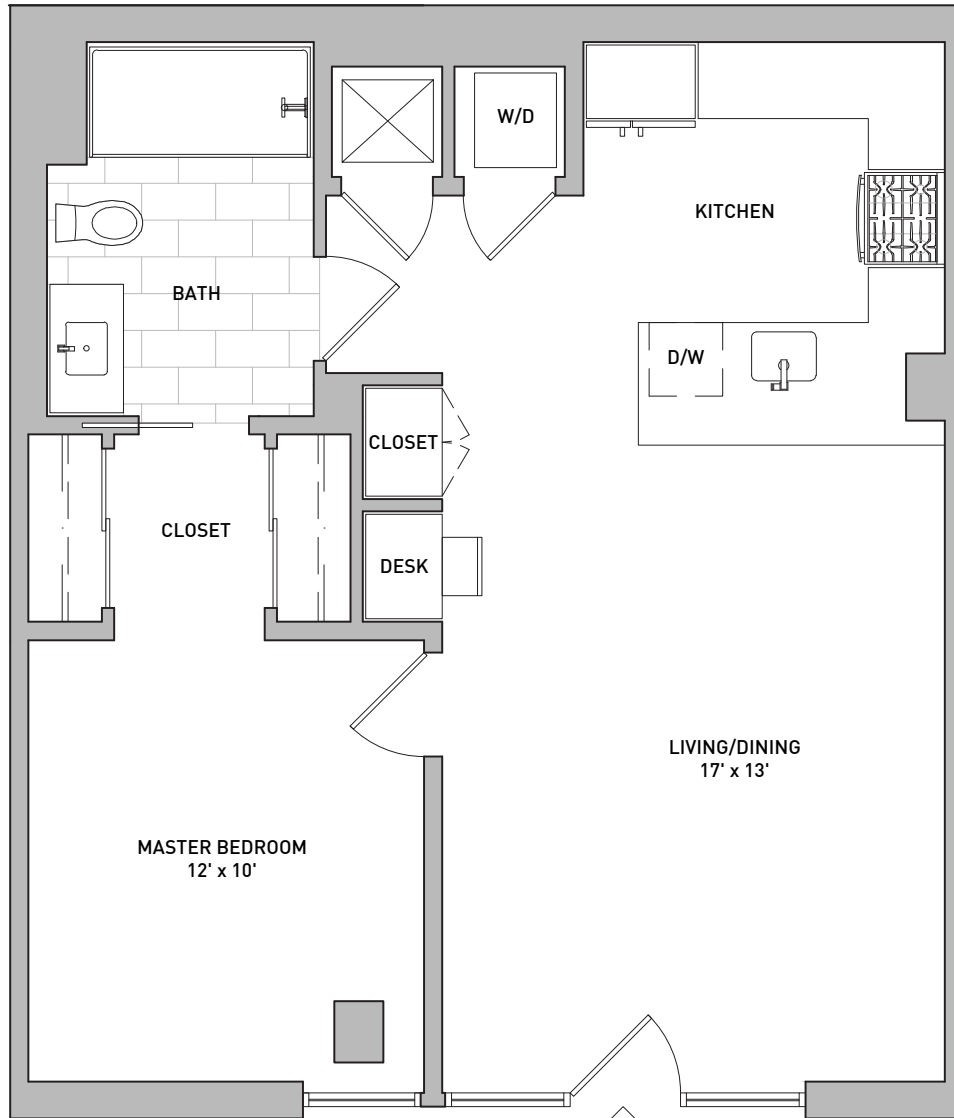

B1

1 bedroom // 1 bath
approx. 788 sq.ft.

DOMAIN
WEST HOLLYWOOD

7141 Santa Monica Boulevard // Los Angeles, California 90046 // DomainWeHo.com

All square footages and dimensions are approximate. Pricing subject to change.
We are happy to discuss specific unit modifications or accommodations at your request.