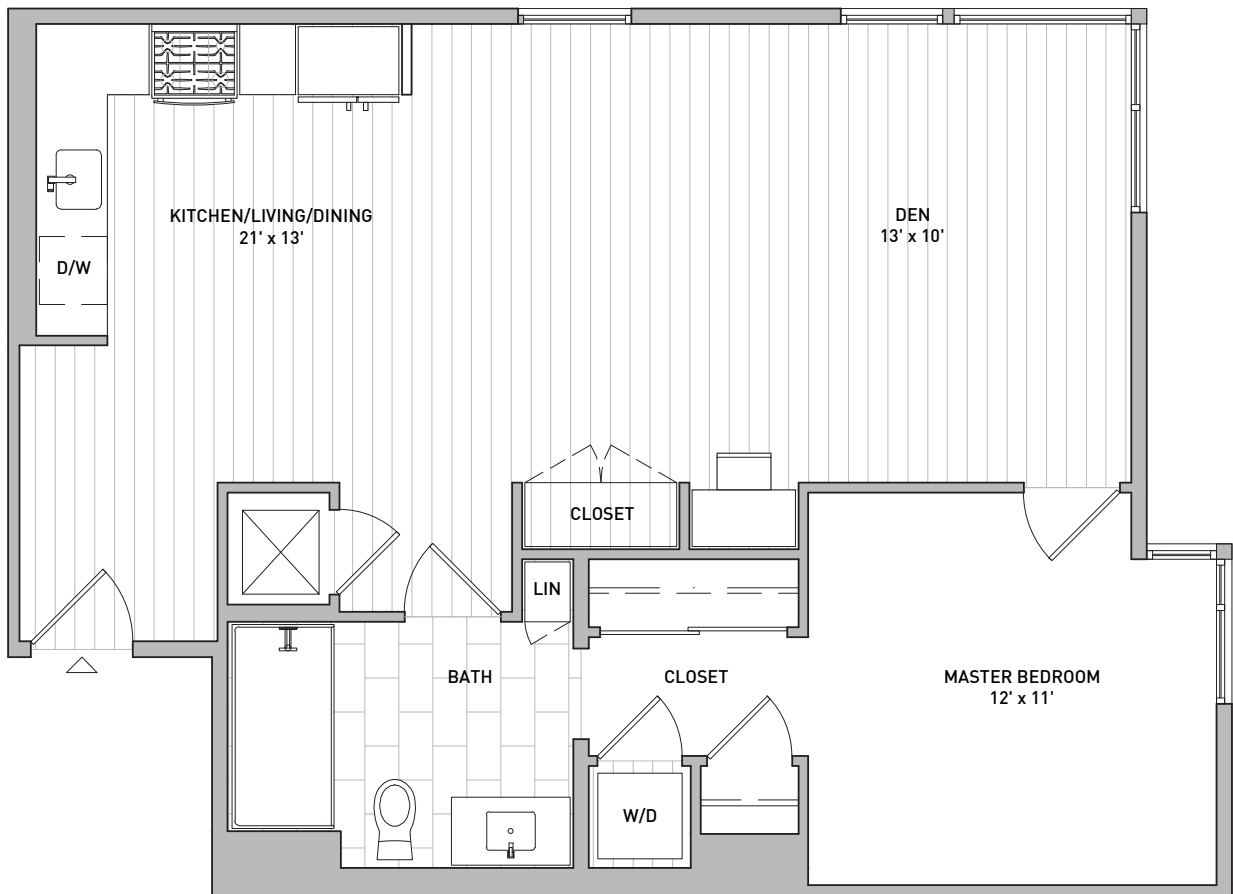

C5

1 bedroom + den // 1 bath
approx. 859 sq.ft.

DOMAIN
WEST HOLLYWOOD

7141 Santa Monica Boulevard // Los Angeles, California 90046 // DomainWeHo.com

All square footages and dimensions are approximate. Pricing subject to change.
We are happy to discuss specific unit modifications or accommodations at your request.